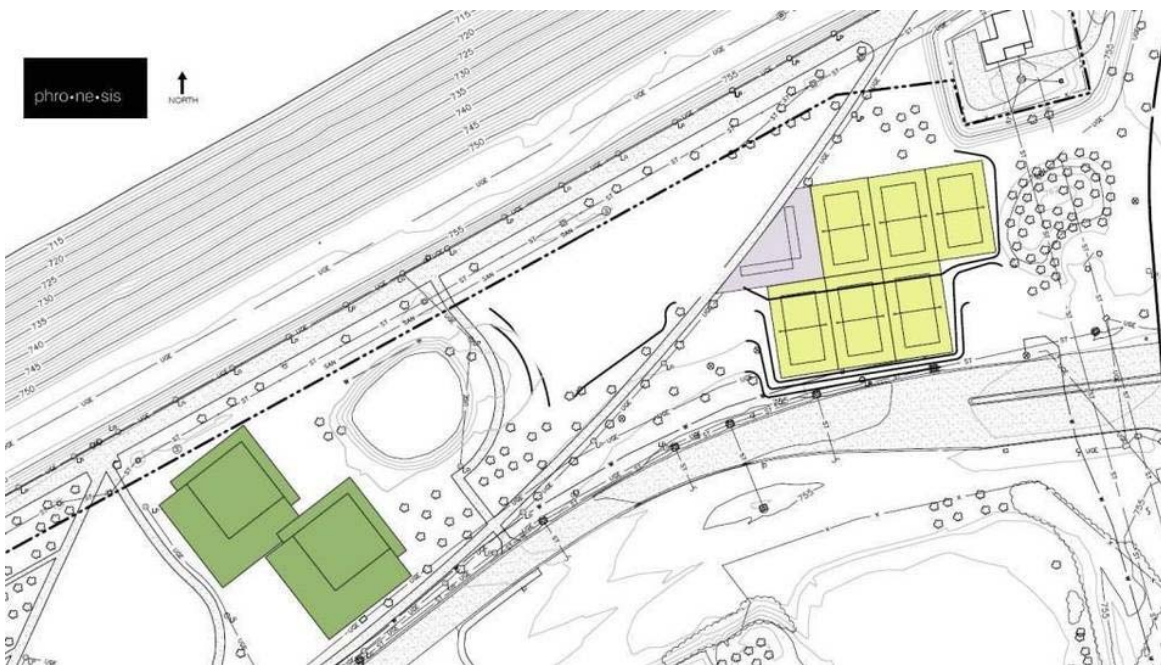

## HIGHLIGHTS

The park near the Missouri River will get new sport courts this summer

Port KC and KC Crew teamed up on the project

BY DIANE STAFFORD  
[stafford@kcstar.com](mailto:stafford@kcstar.com)

Six sand volleyball courts and two kickball fields are taking shape at the east end of Berkley Riverfront Park and should be ready for play by August.